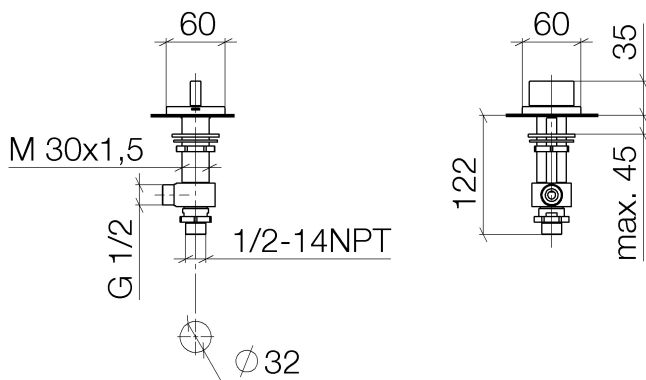

- CL.1

Deck valve counter-clockwise closing hot - polished chrome

Article number: 20 000 706-00

- Fittings group in compliance with DIN 4109: 1
- (ADA)

polished chrome

Dimensional drawing

All dimensions in mm / inch = mm x 0,0394

- CL.1

Deck valve counter-clockwise closing hot - polished chrome

Article number: 20 000 706-00

Flow rate chart

- CL.1

Deck valve counter-clockwise closing hot - polished chrome

Article number: 20 000 706-00