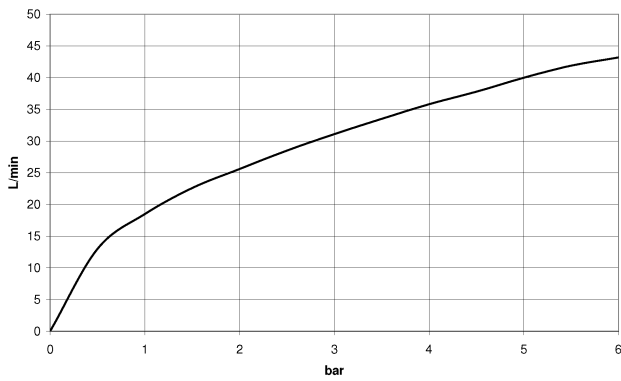

- CL.1

Deck valve counter-clockwise closing hot - polished chrome

Article number: 20 000 706-00

- Fittings group in compliance with DIN 4109: 1
- (ADA)

polished chrome

Dimensional drawing

All dimensions in mm / inch = mm x 0,0394

- CL.1

Deck valve counter-clockwise closing hot - polished chrome

Article number: 20 000 706-00

Flow rate chart

- CL.1

Deck valve counter-clockwise closing hot - polished chrome

Article number: 20 000 706-00